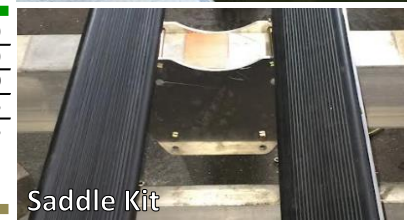

Vertical Guides

Boat Guides

Foam Guides w/ Covers (Pair)		Foam Guides w/ Protective Canvas Covers	BL9060	590
Carpeted Guides		Compatible With 2,500 lb lifts.	BL9063	860
		Compatible With 3,500 & 4,500 lb lifts.	BL9065	1,000
		Compatible With 6,000 & 8,000 lb lifts.	BL9070	1,025
		8 Rotating Plastic Covered Aluminum Uprights. Contacts the Rub Rail instead of the Gel Coat	BL9025	2,625